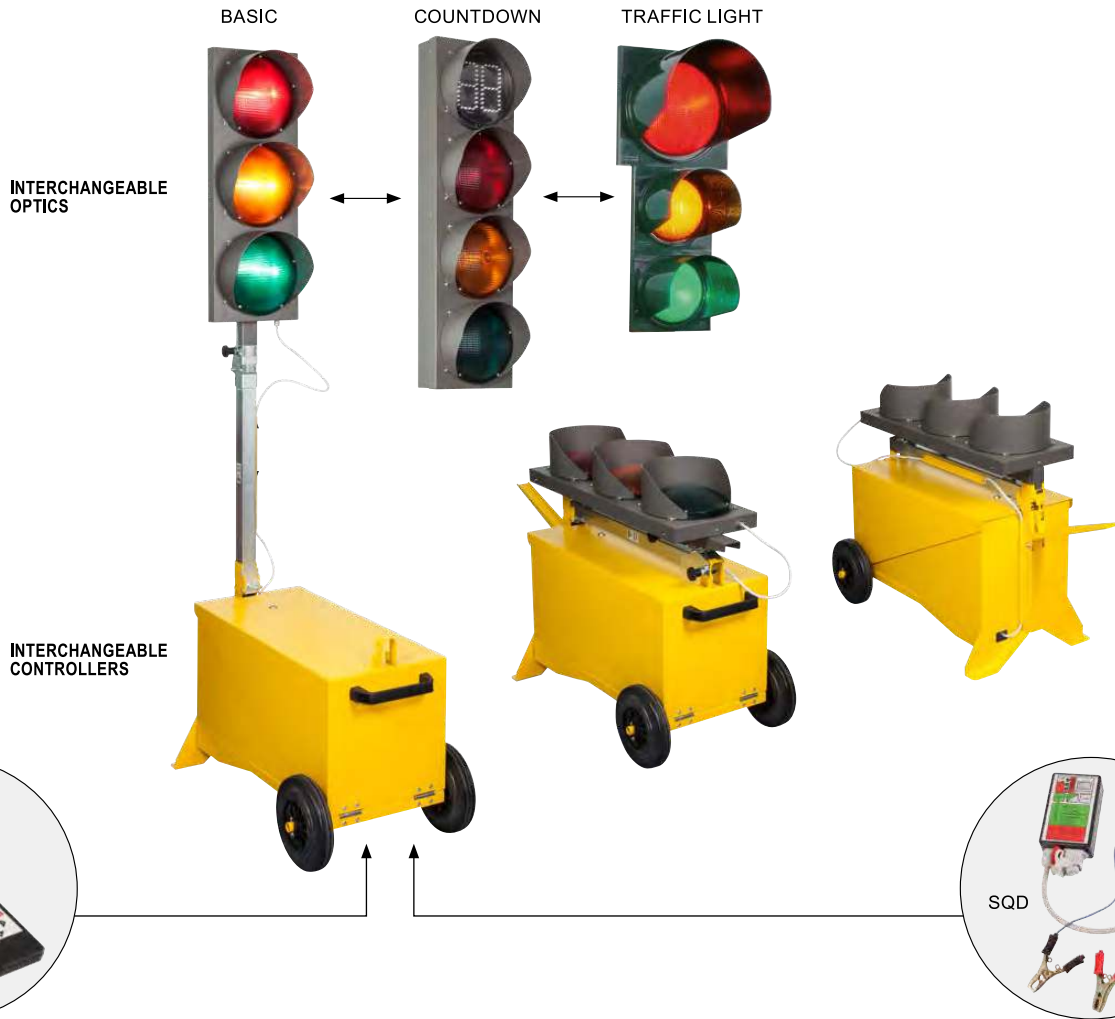

Mobilni semafori za trokrako raskrižje

DP countdown

sl 16

TEMPORARY LED TRAFFIC LIGHTS

SL16MPB

MPB ELECTRONIC CONTROLLER

Each remote TeconTrol manages up
To **4 GROUPS OF 4 TRAFFIC LIGHTS**
Usable for alternate one-way, T
inTersEcTion and 4-way inTersEc Tion.

4 OPERATING MODES automatic, flashing,
red, stand-by (off without losing sync).